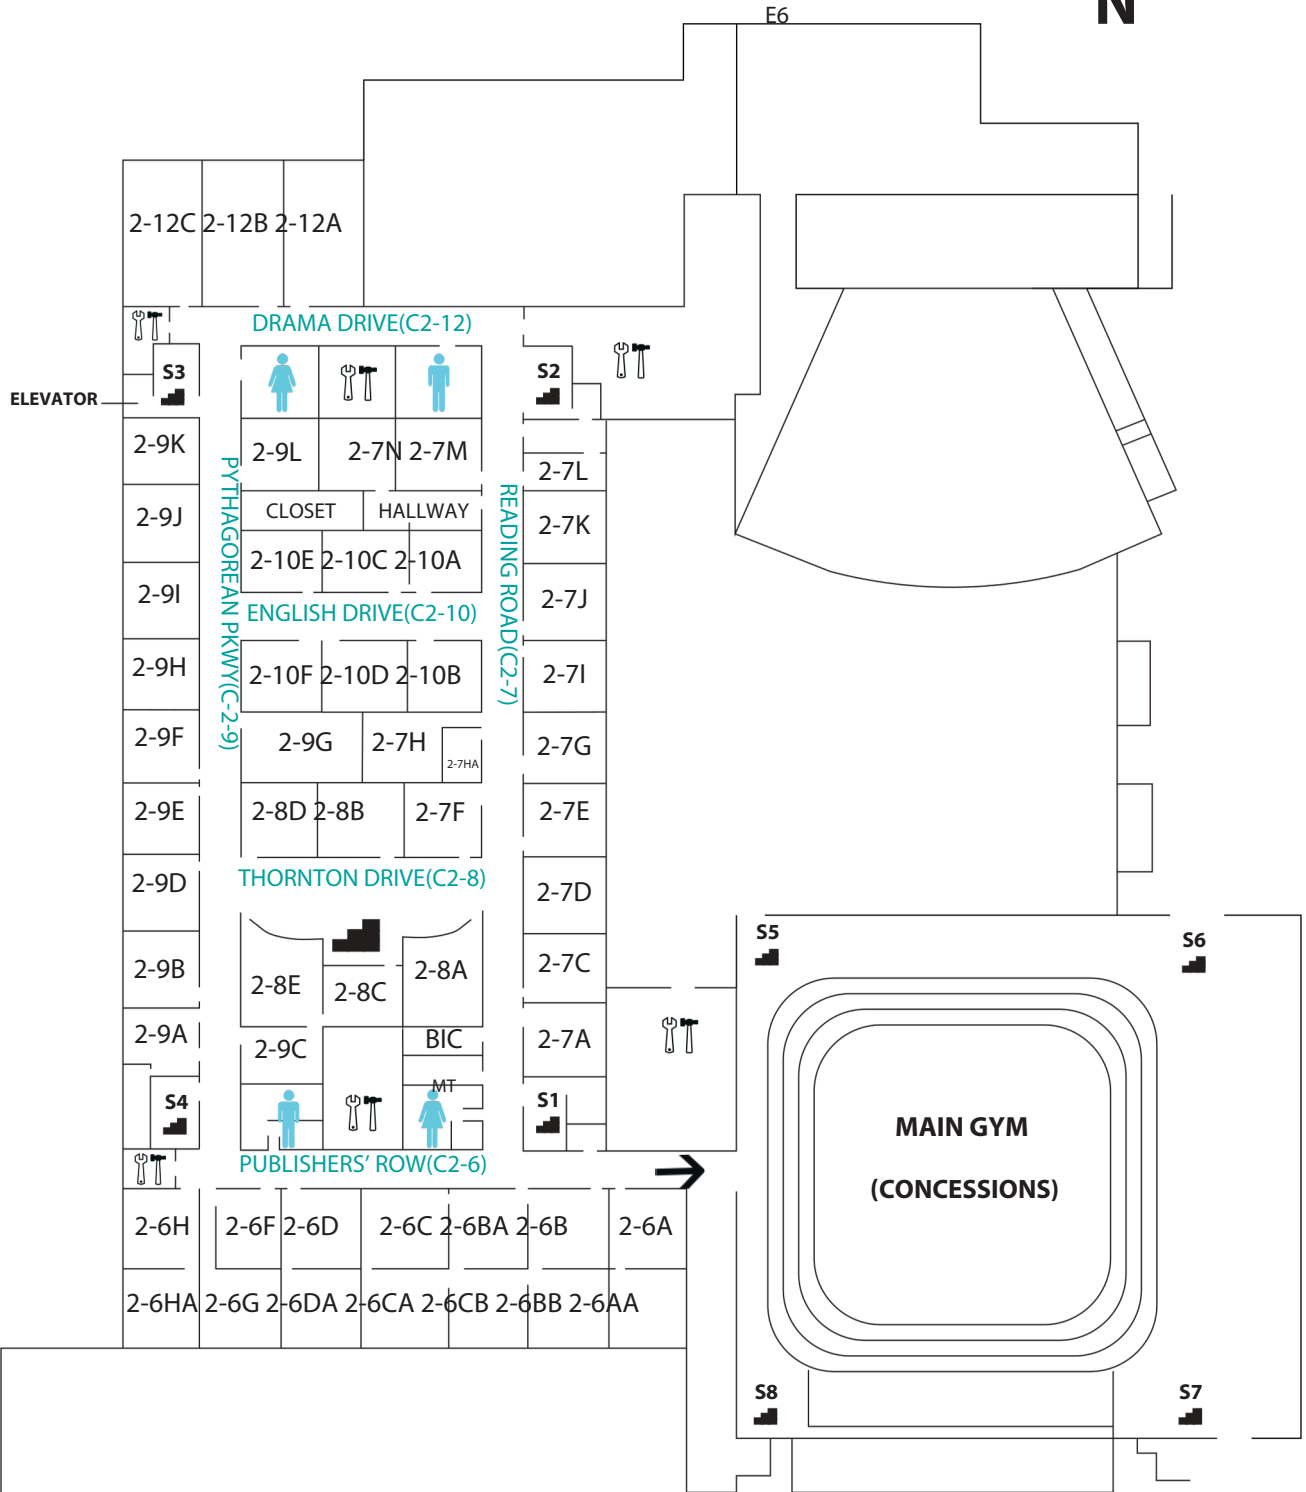

ISSMA STATE SOLO AND ENSEMBLE

VOCAL PERFORMANCE SITE

PERRY MERIDIAN HIGH SCHOOL

SECOND FLOOR