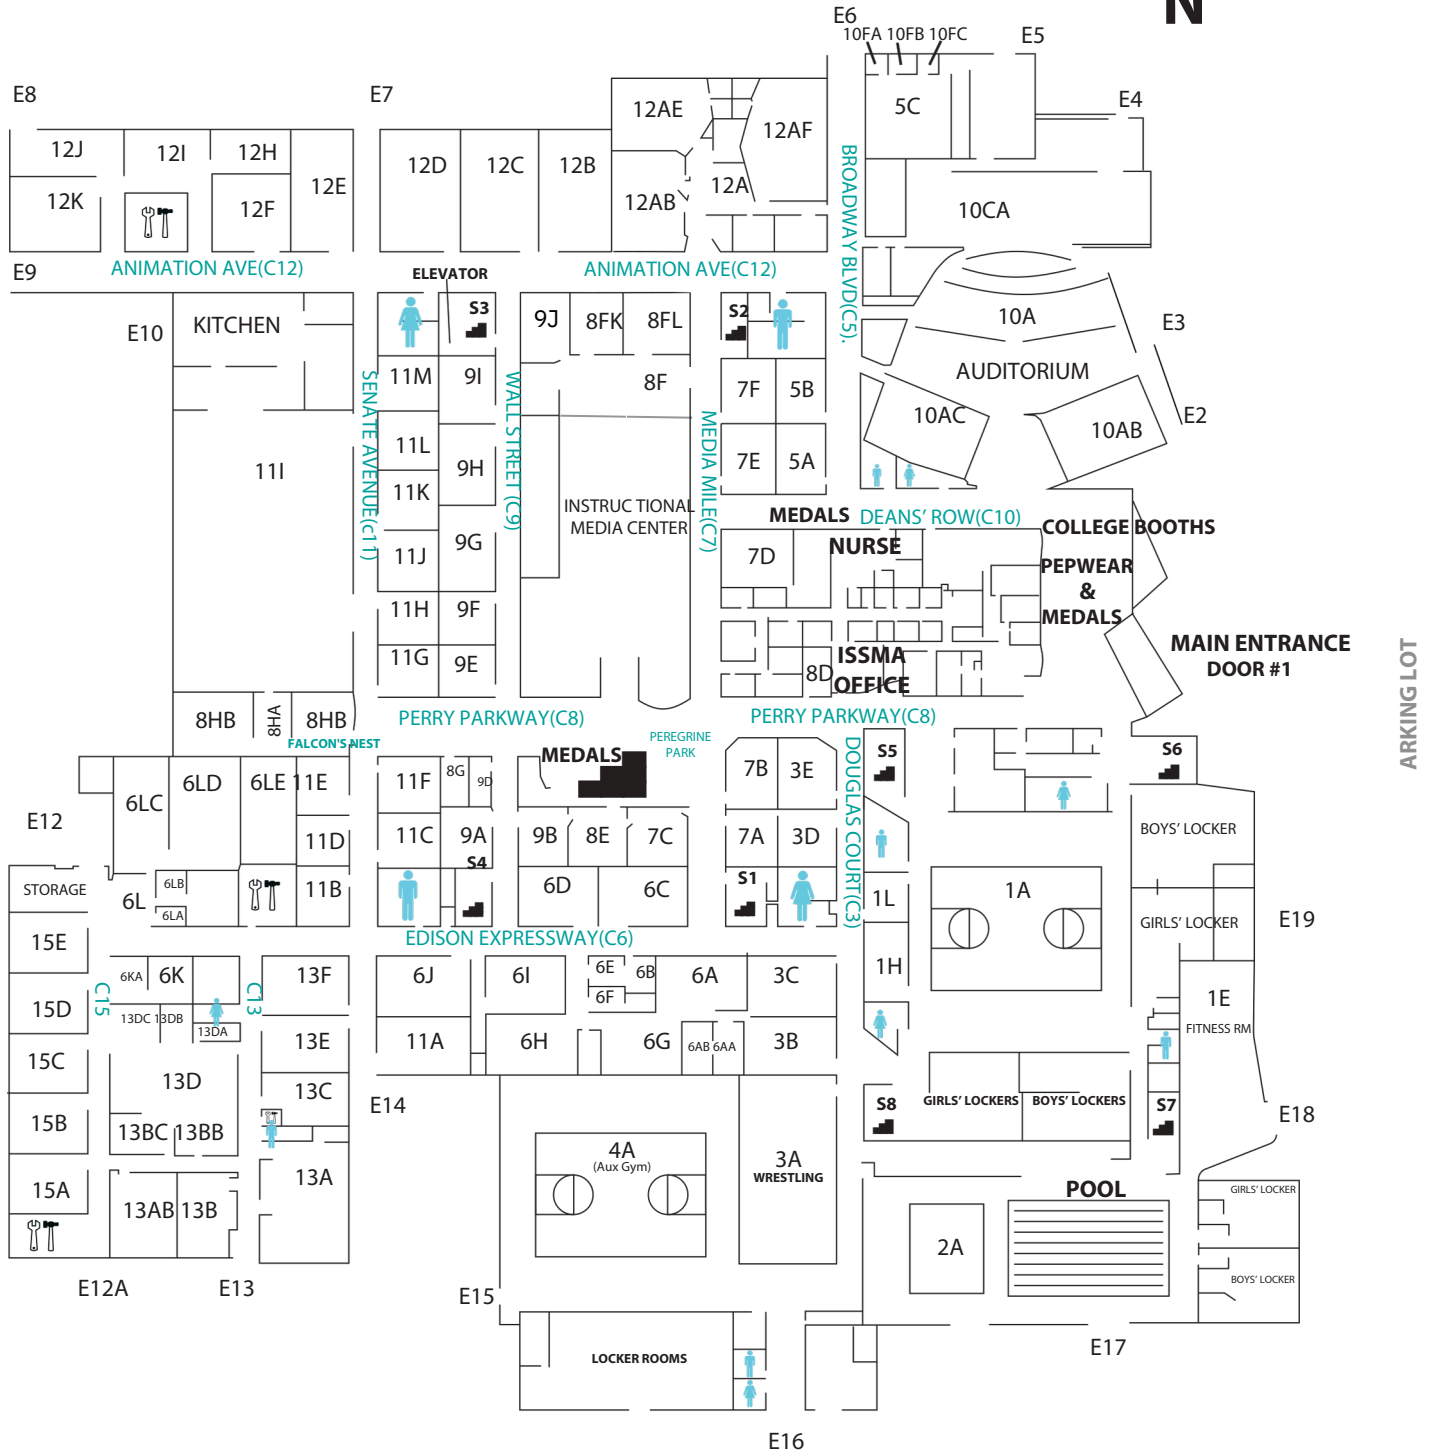

ISSMA STATE SOLO AND ENSEMBLE

VOCAL PERFORMANCE SITE

PERRY MERIDIAN HIGH SCHOOL

FIRST FLOOR